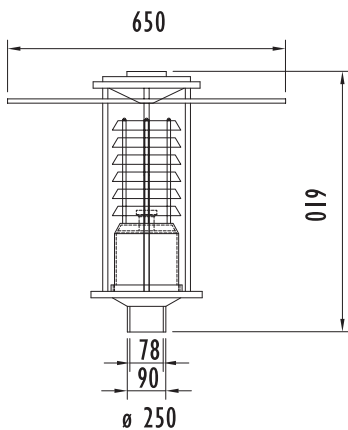

Disc Post Top

Post Top Lighting

Dimensions

Side View

Specifications

- LM6 Die Cast Aluminium Flat Top and Gallery
- Cast Aluminium Shade
- Imported UV Stabilized Clear Lens \varnothing 200mm with Baffle or Opal
- Acrylic Lens \varnothing 200mm
- Fitting can be Wall, Pedestal or Pole Mounted
- 76 \varnothing Spigot Entry

Lamp	Base	Wattage
Compact Fluorescent	G24	26W
Mercury Vapour	E27	80W or 125 W
High Pressure Sodium	E27/E40	70W 100W 150W
Metal Halide	G12	35W 70W 100W 150W
LED 		40W